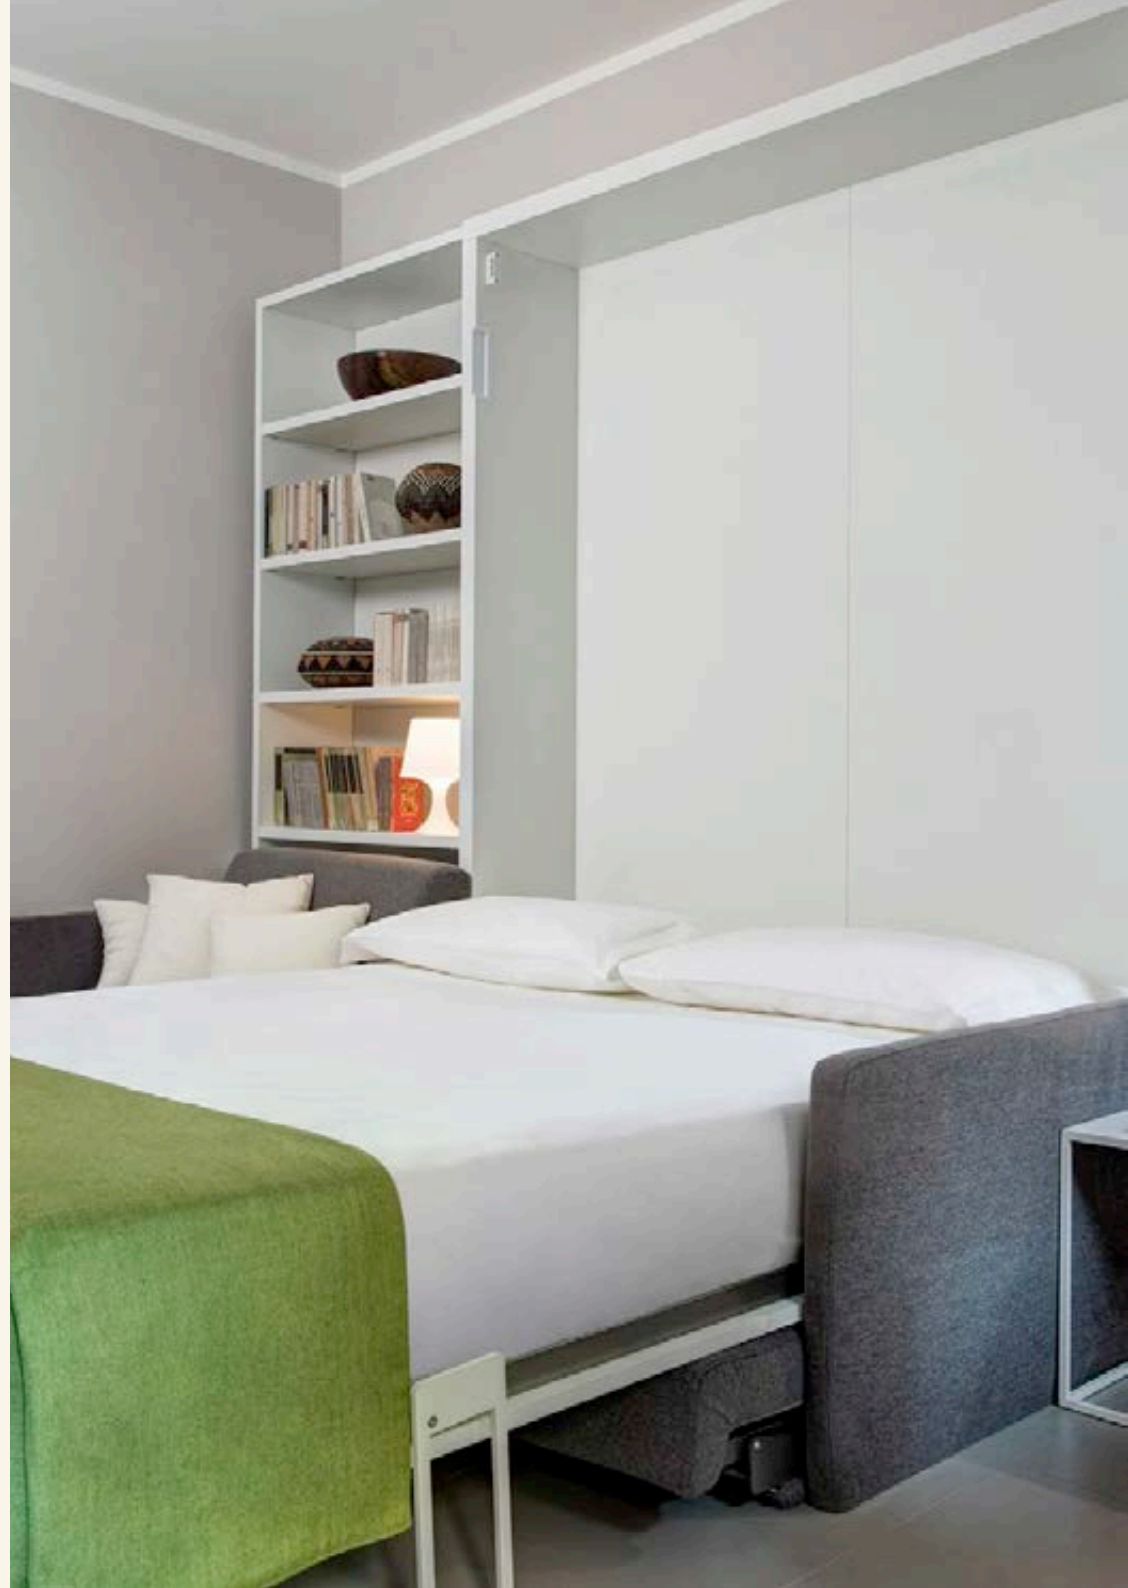

All'interno della struttura si trova il ristorante FIGO, dove viene servita una colazione all'italiana di alta qualità. Il ristorante è aperto tutti i giorni a pranzo e cena, sia per i clienti dell'Hotel che per gli ospiti esterni. Tra i piatti consigliati, la carne alla brace, gli sfiziosi antipasti, i primi della tradizione e il sushi di carne. Il tutto accompagnato da un'ampia selezione di vini, birre, rum e whisky invecchiati.

The entire building features a large terrace with panoramic views. Its stylishly furnished and spacious lobby invites guests to sink into cosy sofas in carefree relaxation, with a magazine and a cup of tea. Both hotel and residence guests can work off those culinary indulgences, or simply keep up their training routine, in the Noba Hotel and Residences private gym, which is fully equipped with Technogym apparatus.

Visit on-site restaurant FIGO, where you can enjoy the highest quality Italian breakfasts. The restaurant is open for lunch and dinner seven days a week to both hotel guests and the general public. Try out its highly recommended grilled meats, delicious appetizers, traditional first courses, and sushi. All of which are accompanied by a wide selection of wines, beers, rums, and aged whiskeys.